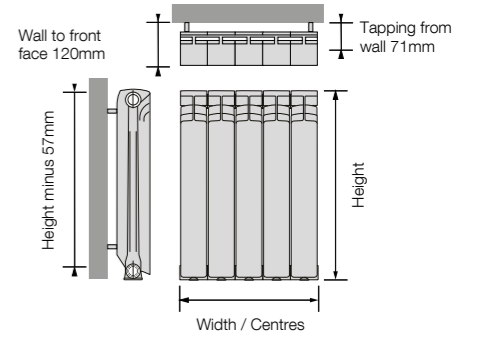

Height mm											
657											
Code White (RAL 9010)	PRICE (ex VAT)	PRICE (inc VAT)	Code Colour	PRICE (ex VAT)	PRICE (inc VAT)	Sections	Width / Centres mm	Heat output Δt 50°C		Dry weight kg	Water content L
								Watts	Btu		
EXT97-B-657-03	£125.10	£150.12	EXT97-C-657-03	£177.60	£213.12	3	260	431	1470	4.53	0.90
EXT97-B-657-04	£166.80	£200.16	EXT97-C-657-04	£236.80	£284.16	4	340	574	1957	6.04	1.20
EXT97-B-657-05	£208.50	£250.20	EXT97-C-657-05	£296.00	£355.20	5	420	718	2448	7.55	1.50
EXT97-B-657-06	£250.20	£300.24	EXT97-C-657-06	£355.20	£426.24	6	500	862	2939	9.06	1.80
EXT97-B-657-07	£291.90	£350.28	EXT97-C-657-07	£414.40	£497.28	7	580	1005	3427	10.57	2.10
EXT97-B-657-08	£333.60	£400.32	EXT97-C-657-08	£473.60	£568.32	8	660	1149	3918	12.08	2.40
EXT97-B-657-09	£375.30	£450.36	EXT97-C-657-09	£532.80	£639.36	9	740	1292	4406	13.59	2.70
EXT97-B-657-10	£417.00	£500.40	EXT97-C-657-10	£592.00	£710.40	10	820	1436	4897	15.10	3.00
EXT97-B-657-11	£458.70	£550.44	EXT97-C-657-11	£651.20	£781.44	11	900	1580	5388	16.61	3.30
EXT97-B-657-12	£500.40	£600.48	EXT97-C-657-12	£710.40	£852.48	12	980	1723	5875	18.12	3.60
EXT97-B-657-13	£542.10	£650.52	EXT97-C-657-13	£769.60	£923.52	13	1060	1867	6366	19.63	3.90
EXT97-B-657-14	£583.80	£700.56	EXT97-C-657-14	£828.80	£994.56	14	1140	2010	6854	21.14	4.20
EXT97-B-657-15	£625.50	£750.60	EXT97-C-657-15	£888.00	£1065.60	15	1220	2154	7345	22.65	4.50
EXT97-B-657-16	£667.20	£800.64	EXT97-C-657-16	£947.20	£1136.64	16	1300	2298	7836	24.16	4.80
EXT97-B-657-17	£708.90	£850.68	EXT97-C-657-17	£1006.40	£1207.68	17	1380	2441	8324	25.67	5.10
EXT97-B-657-18	£750.60	£900.72	EXT97-C-657-18	£1065.60	£1278.72	18	1460	2585	8815	27.18	5.40
EXT97-B-657-19	£792.30	£950.76	EXT97-C-657-19	£1124.80	£1349.76	19	1540	2728	9302	28.69	5.70
EXT97-B-657-20	£834.00	£1000.80	EXT97-C-657-20	£1184.00	£1420.80	20	1620	2872	9794	30.20	6.00
EXT97-B-657-21	£875.70	£1050.84	EXT97-C-657-21	£1243.20	£1491.84	21	1700	3016	10285	31.71	6.30
EXT97-B-657-22	£917.40	£1100.88	EXT97-C-657-22	£1302.40	£1562.88	22	1780	3159	10772	33.22	6.60
EXT97-B-657-23	£959.10	£1150.92	EXT97-C-657-23	£1361.60	£1633.92	23	1860	3303	11263	34.73	6.90
EXT97-B-657-24	£1000.80	£1200.96	EXT97-C-657-24	£1420.80	£1704.96	24	1940	3446	11751	36.24	7.20
EXT97-B-657-25	£1042.50	£1251.00	EXT97-C-657-25	£1480.00	£1776.00	25	2020	3590	12242	37.75	7.50