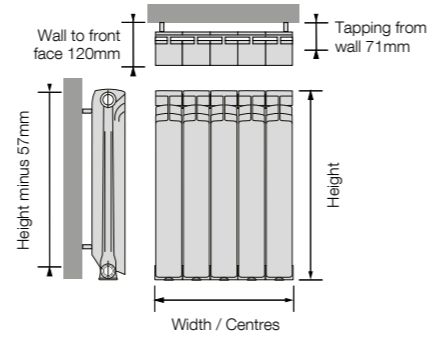

Sizes:	Material:	Operating up to:	Delivery:	Colours:	Guarantee:
92	AL	16bar	3-5days*	chart 2	10yrs

Extratherm 97

Height mm											
407											
Code White (RAL 9010)	PRICE (ex VAT)	PRICE (inc VAT)	Code Colour	PRICE (ex VAT)	PRICE (inc VAT)	Sections	Width / Centres mm	Heat output Δt 50°C		Dry weight kg	Water content L
								Watts	Btu		
EXT97-B-407-03	£115.50	£138.60	EXT97-C-407-03	£168.00	£201.60	3	260	275	938	3.09	0.63
EXT97-B-407-04	£154.00	£184.80	EXT97-C-407-04	£224.00	£268.80	4	340	366	1248	4.12	0.84
EXT97-B-407-05	£192.50	£231.00	EXT97-C-407-05	£280.00	£336.00	5	420	458	1562	5.15	1.05
EXT97-B-407-06	£231.00	£277.20	EXT97-C-407-06	£336.00	£403.20	6	500	549	1872	6.18	1.26
EXT97-B-407-07	£269.50	£323.40	EXT97-C-407-07	£392.00	£470.40	7	580	641	2186	7.21	1.47
EXT97-B-407-08	£308.00	£369.60	EXT97-C-407-08	£448.00	£537.60	8	660	732	2496	8.24	1.68
EXT97-B-407-09	£346.50	£415.80	EXT97-C-407-09	£504.00	£604.80	9	740	824	2810	9.27	1.89
EXT97-B-407-10	£385.00	£462.00	EXT97-C-407-10	£560.00	£672.00	10	820	915	3120	10.30	2.10
EXT97-B-407-11	£423.50	£508.20	EXT97-C-407-11	£616.00	£739.20	11	900	1007	3434	11.33	2.31
EXT97-B-407-12	£462.00	£554.40	EXT97-C-407-12	£672.00	£806.40	12	980	1098	3744	12.36	2.52
EXT97-B-407-13	£500.50	£600.60	EXT97-C-407-13	£728.00	£873.60	13	1060	1190	4058	13.39	2.73
EXT97-B-407-14	£539.00	£646.80	EXT97-C-407-14	£784.00	£940.80	14	1140	1281	4368	14.42	2.94
EXT97-B-407-15	£577.50	£693.00	EXT97-C-407-15	£840.00	£1008.00	15	1220	1373	4682	15.45	3.15
EXT97-B-407-16	£616.00	£739.20	EXT97-C-407-16	£896.00	£1075.20	16	1300	1464	4992	16.48	3.36
EXT97-B-407-17	£654.50	£785.40	EXT97-C-407-17	£952.00	£1142.40	17	1380	1556	5306	17.51	3.57
EXT97-B-407-18	£693.00	£831.60	EXT97-C-407-18	£1008.00	£1209.60	18	1460	1647	5616	18.54	3.78
EXT97-B-407-19	£731.50	£877.80	EXT97-C-407-19	£1064.00	£1276.80	19	1540	1739	5930	19.57	3.99
EXT97-B-407-20	£770.00	£924.00	EXT97-C-407-20	£1120.00	£1344.00	20	1620	1830	6240	20.60	4.20
EXT97-B-407-21	£808.50	£970.20	EXT97-C-407-21	£1176.00	£1411.20	21	1700	1922	6554	21.63	4.41
EXT97-B-407-22	£847.00	£1016.40	EXT97-C-407-22	£1232.00	£1478.40	22	1780	2013	6864	22.66	4.62
EXT97-B-407-23	£885.50	£1062.60	EXT97-C-407-23	£1288.00	£1545.60	23	1860	2105	7178	23.69	4.83
EXT97-B-407-24	£924.00	£1108.80	EXT97-C-407-24	£1344.00	£1612.80	24	1940	2196	7488	24.72	5.04
EXT97-B-407-25	£962.50	£1155.00	EXT97-C-407-25	£1400.00	£1680.00	25	2020	2288	7802	25.75	5.25